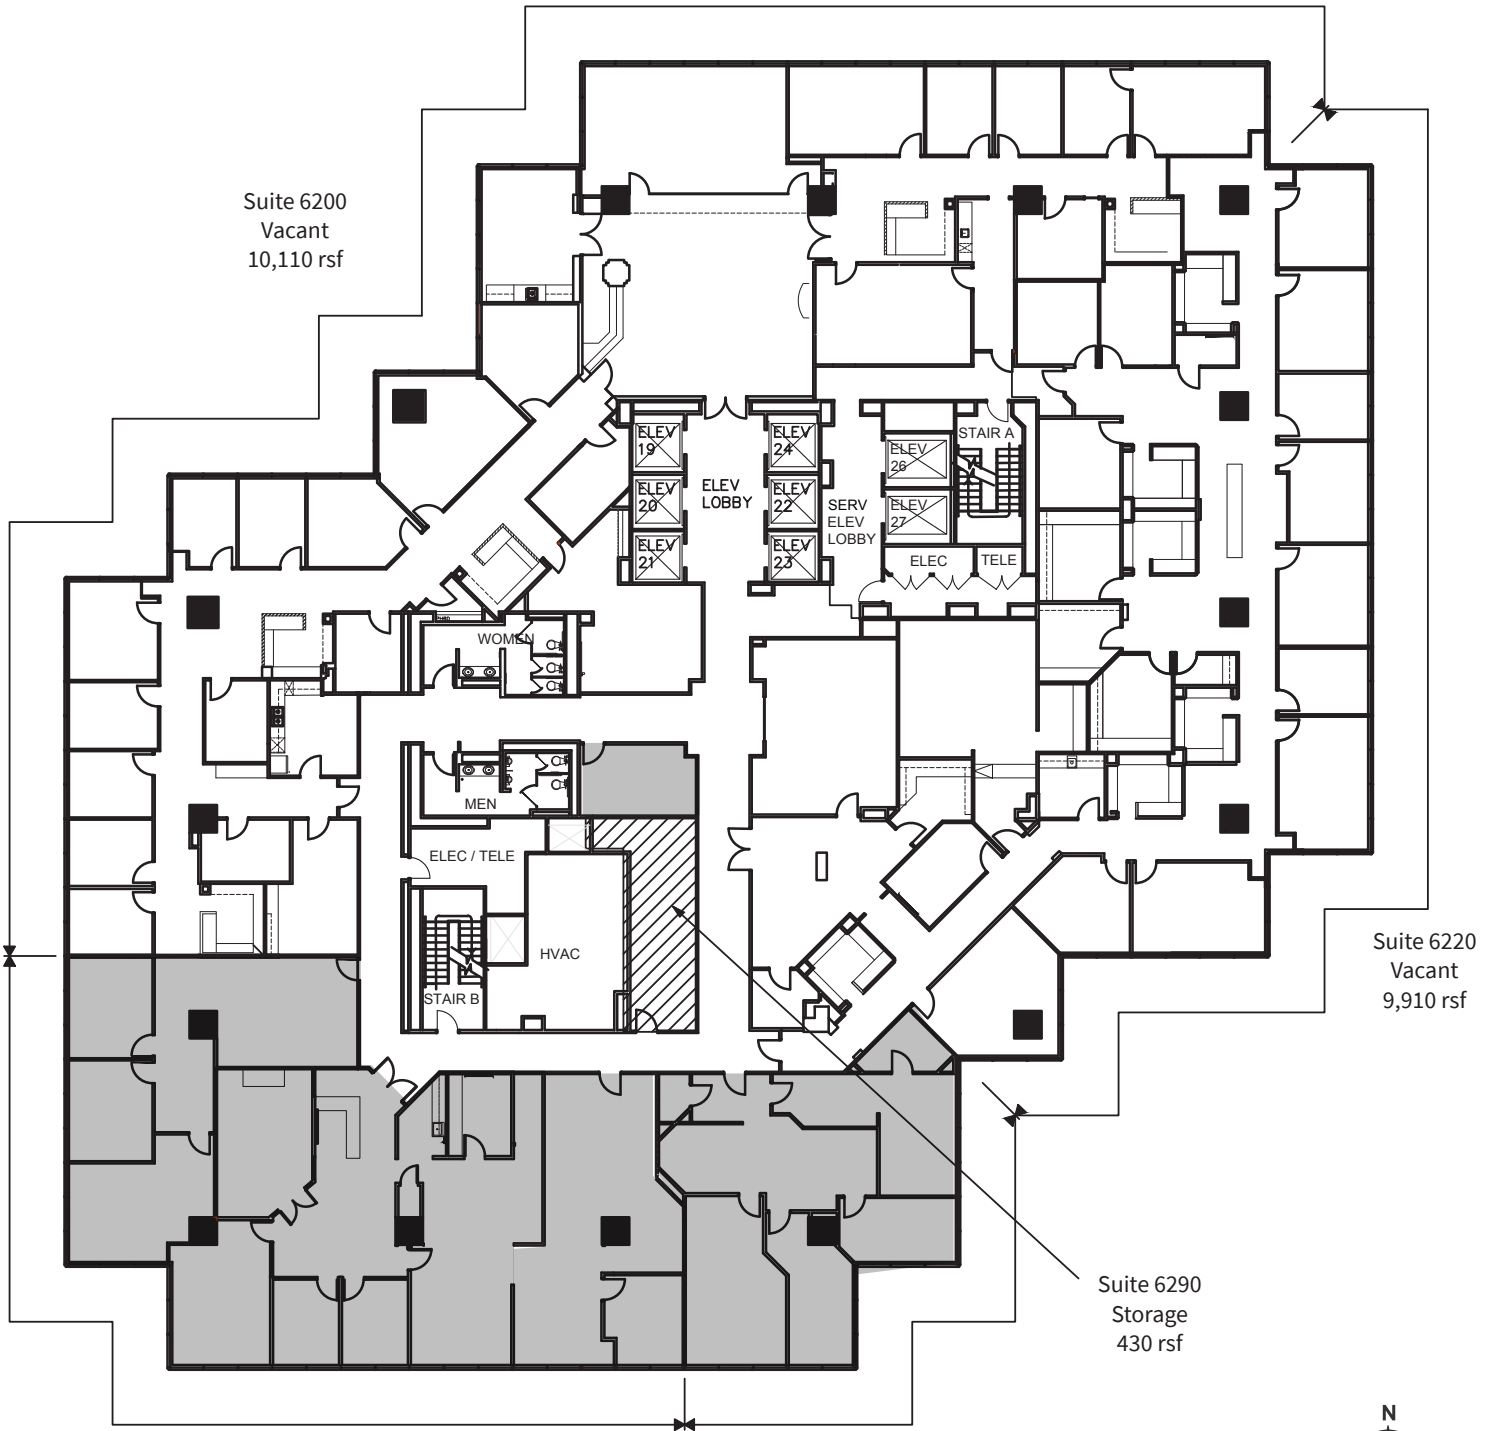

BANK OF AMERICA
PLAZA

Suite 6200
Vacant
10,110 rsf

Suite 6220
Vacant
9,910 rsf

Suite 6290
Storage
430 rsf

62nd Floor 27,354 rsf

For Leasing Information, please contact:

Joel Pustmueller
joel.pustmueller@am.jll.com