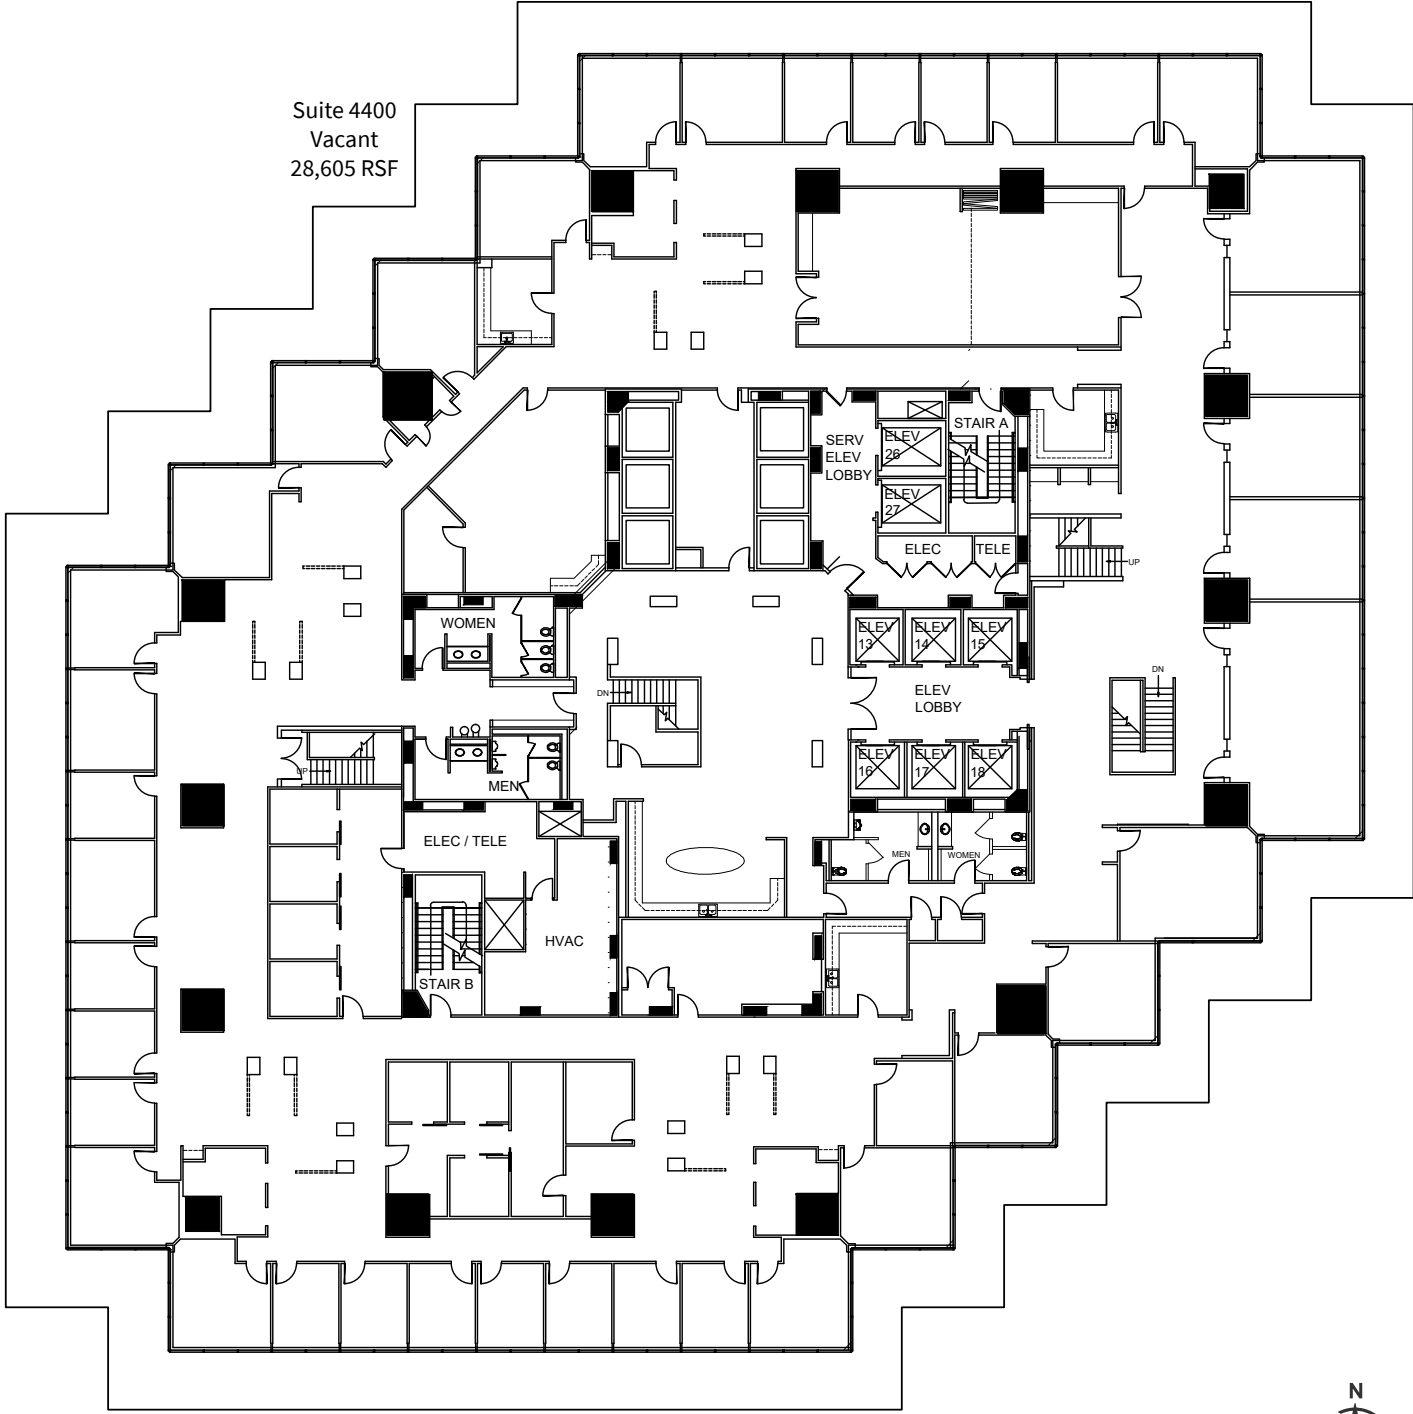

Suite 4400  
Vacant  
28,605 RSF

44th Floor 28,605 rsf

For Leasing Information, please contact:

Joel Pustmueller  
joel.pustmueller@am.jll.com

Russ Johnson  
russ.johnson@am.jll.com

214 438 6100 | www.baplaza.com