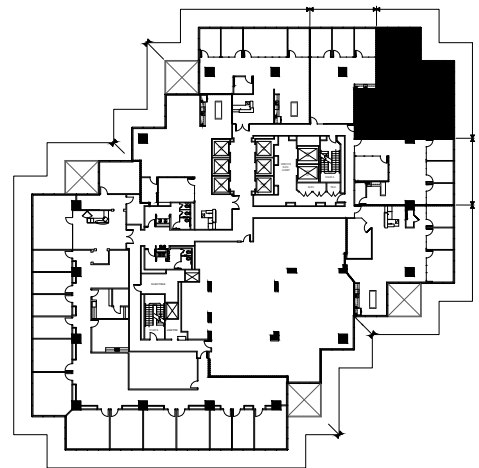

BANK OF AMERICA  
PLAZA

[THE DALLAS ICON | RE-DEFINED]

SMART. POWERFUL. ICONIC.

**Sky Suite 6510** 2,096 RSF

For Leasing Information, please contact:

Joel Pustmueller  
jpustmueller@pelotoncre.com

Russ Johnson  
rjohnson@pelotoncre.com