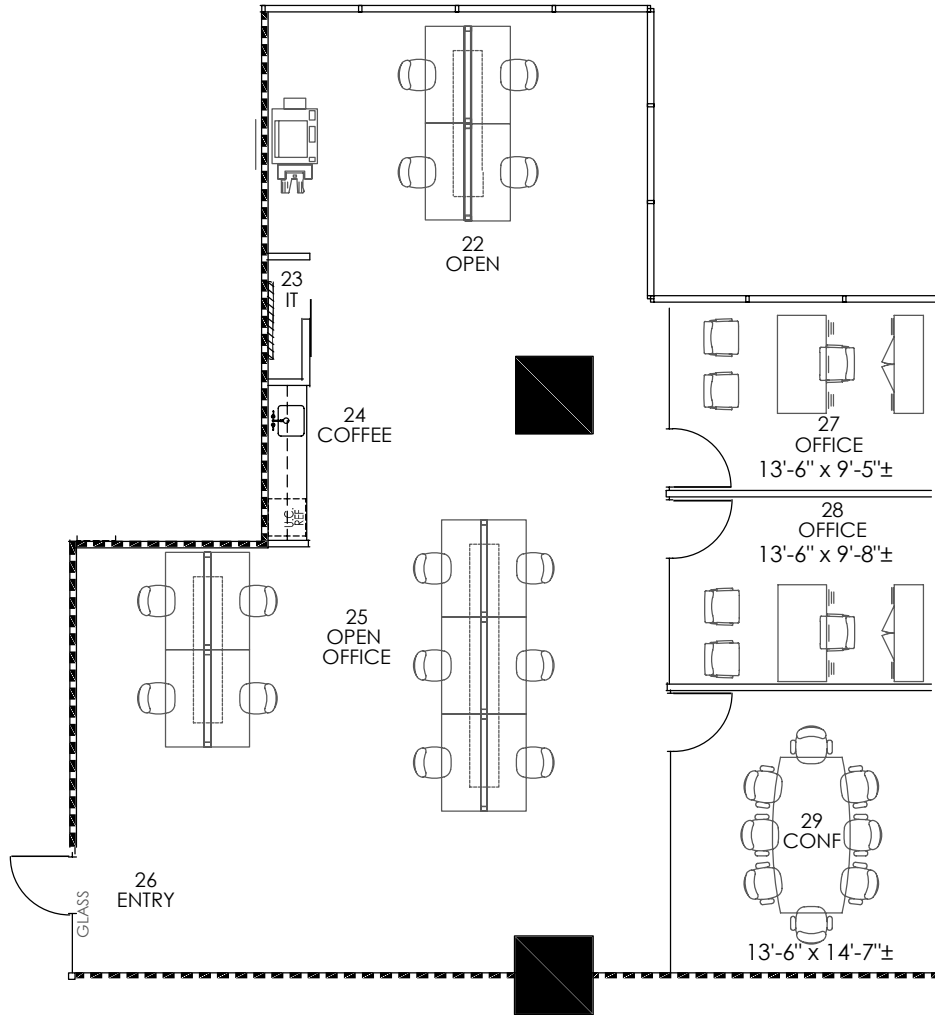

BANK OF AMERICA  
PLAZA

[THE DALLAS ICON | RE-DEFINED]

SMART. POWERFUL. ICONIC.

**Sky Suite 6510** 2,096 RSF

For Leasing Information, please contact:

Joel Pustmueller  
jpustmueller@pelotoncre.com

Russ Johnson  
rjohnson@pelotoncre.com